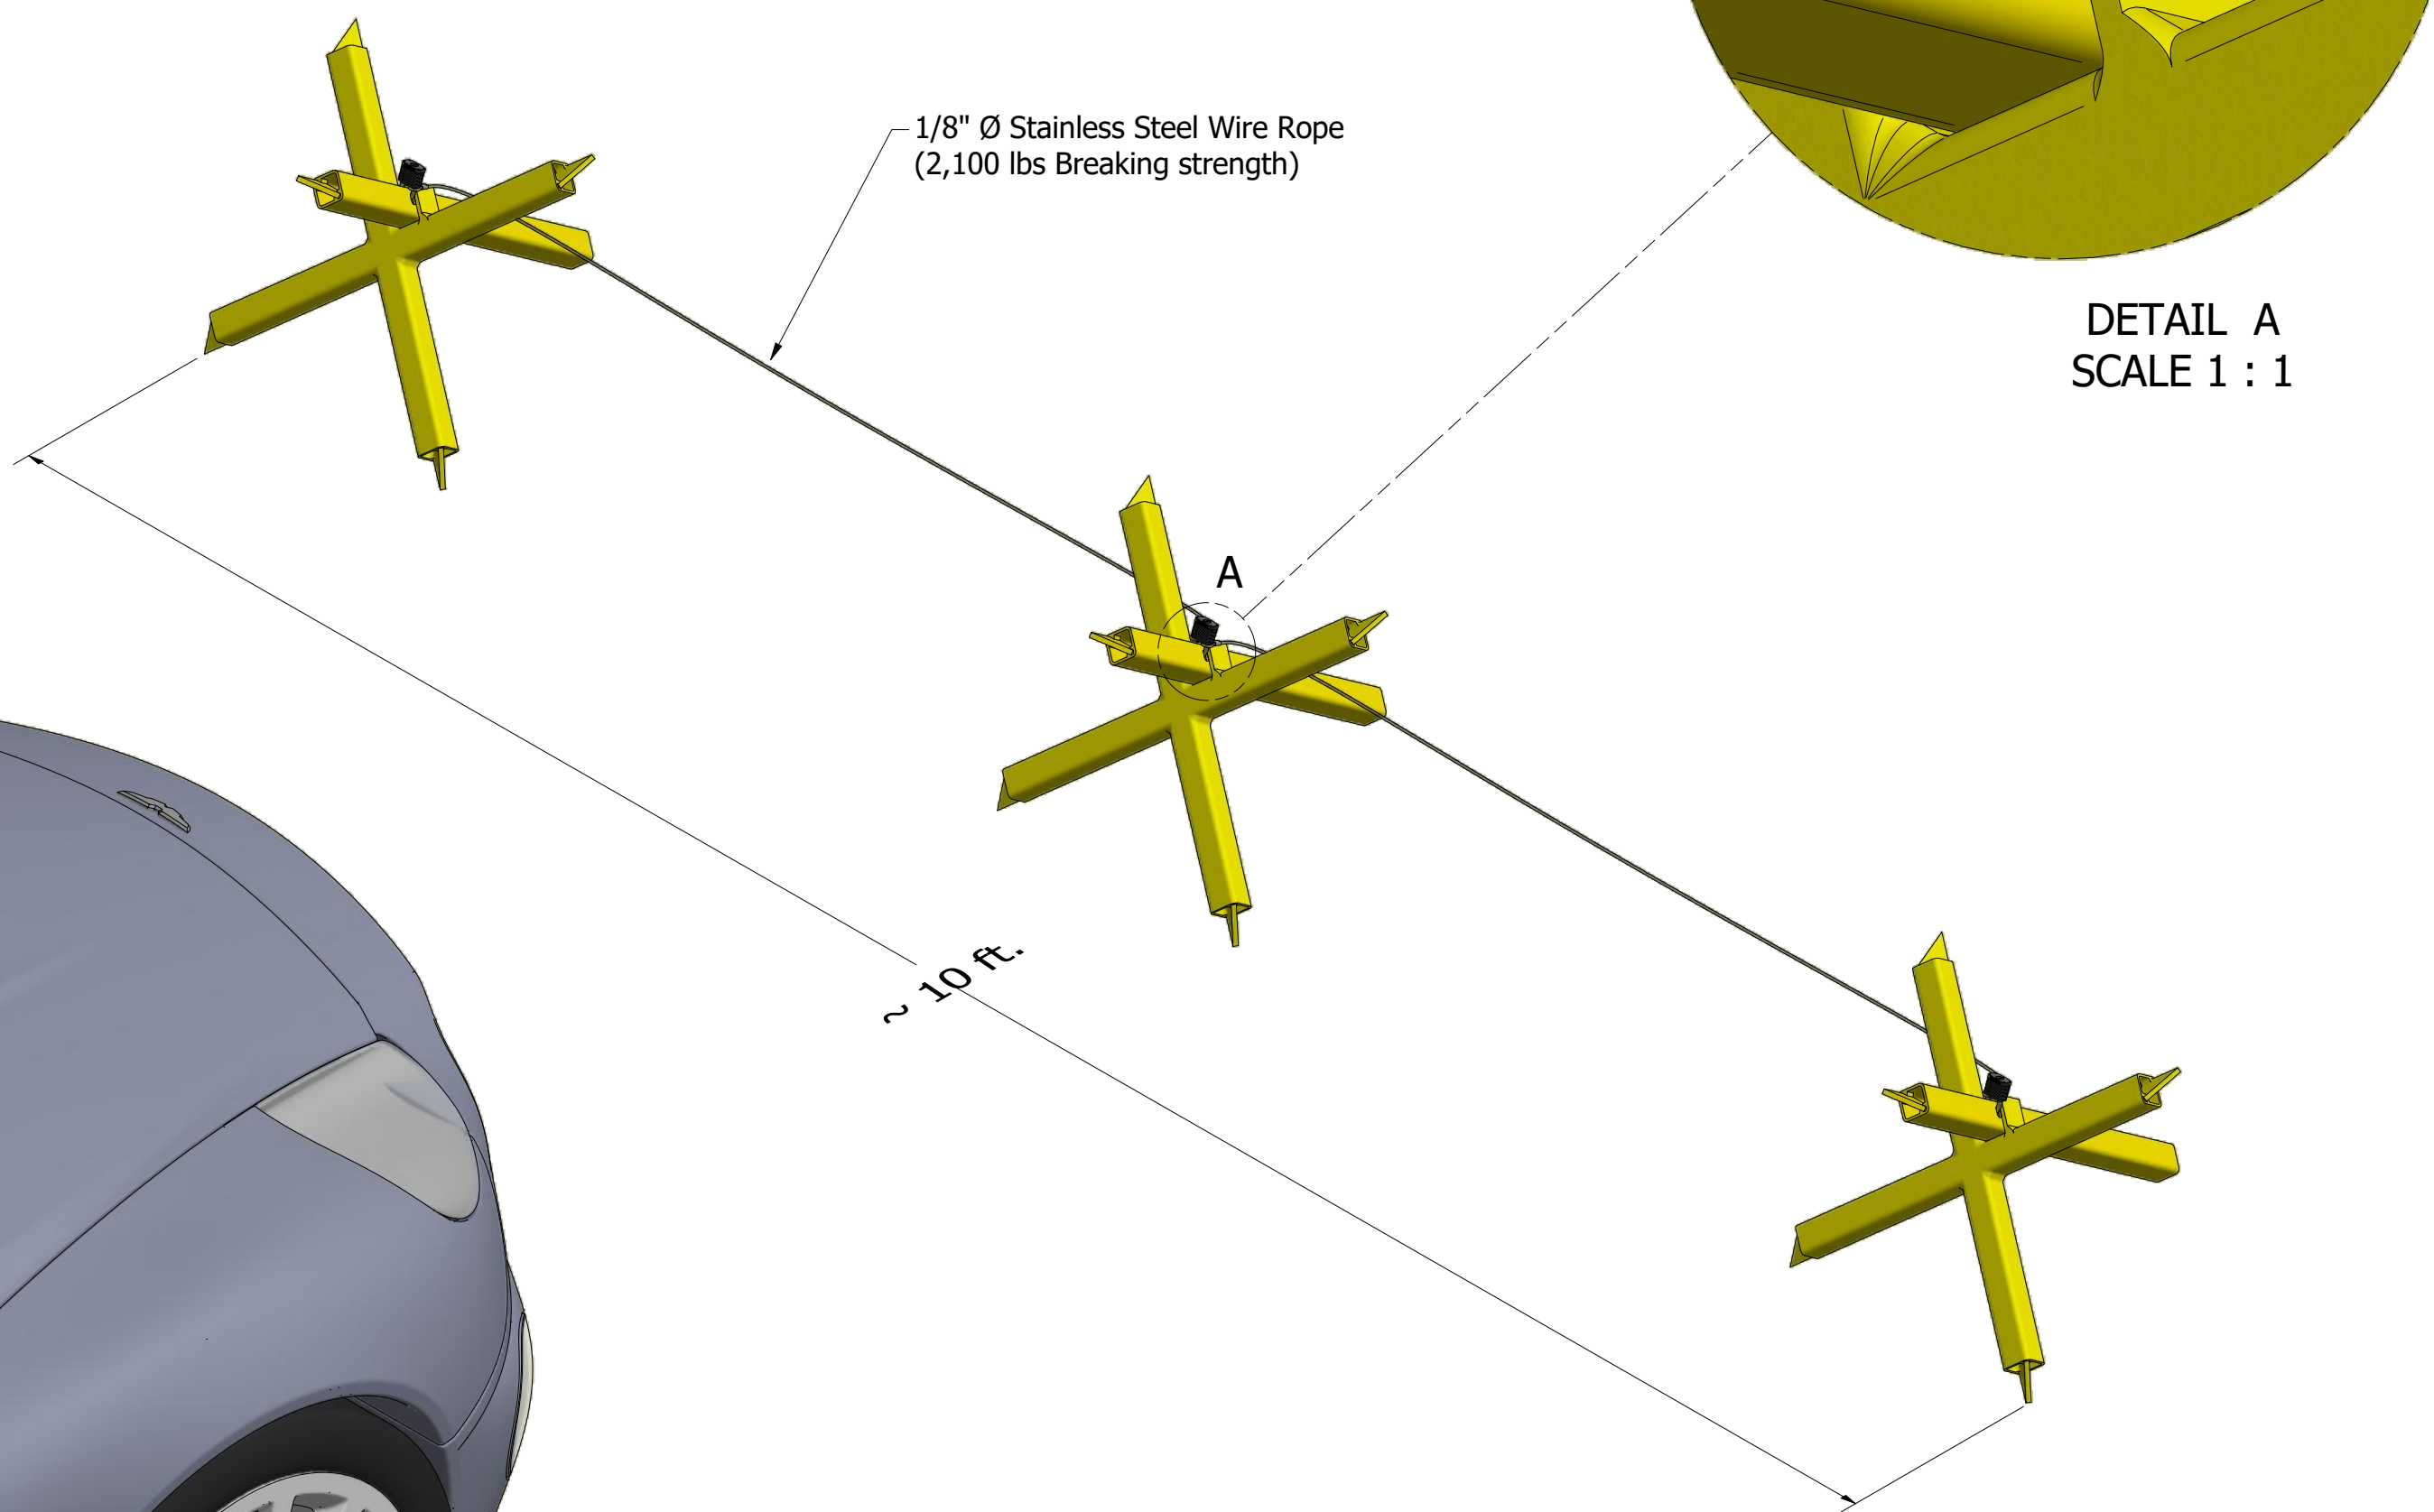

MaxiForce™ Light Weight Star Barrier

ROAD SETUP

Bollard Assy. Weight	Base Weight
Drawing Rev.	Created 2/2/2022

PROPRIETARY AND CONFIDENTIAL

THIS DRAWING CONTAINS PROPRIETARY INFORMATION OF **BLUE EMBER TECHNOLOGIES, LLC**. ANY USE OF THIS DRAWING OR THE INFORMATION CONTAINED HEREIN FOR OTHER THAN THE PURPOSE FOR WHICH THIS DRAWING IS FURNISHED IS FORBIDDEN.

MaxiForce
7560 Main Street
Sykesville, MD 21784
tel: +1 (410) 552 9888
sales@maxiforcebollards.com
www.maxiforcebollards.com