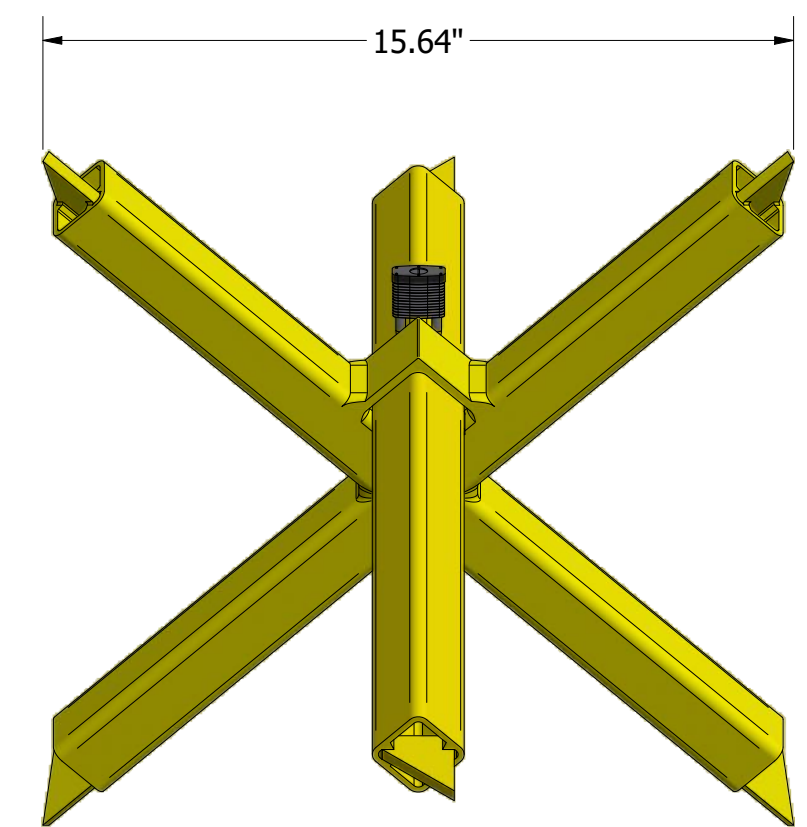

MaxiForce™ Light Weight Star Barrier

Notes:

- Total Weight: 12.2 lbs
- Powder Coated Safety Yellow (Standard)
- Hot Dip Galvanizing Available
- Custom Colors and Reflective Tape Available

INSTALLATION

Typical Truck Tire

Bollard Assy. Weight	Base Weight
Drawing Rev.	Created 2/2/2022
PROPRIETARY AND CONFIDENTIAL	
THIS DRAWING CONTAINS PROPRIETARY INFORMATION OF BLUE EMBER TECHNOLOGIES, LLC. ANY USE OF THIS DRAWING OR THE INFORMATION CONTAINED HEREIN FOR OTHER THAN THE PURPOSE FOR WHICH THIS DRAWING IS FURNISHED IS FORBIDDEN.	

MaxiForce
 7560 Main Street
 Sykesville, MD 21784
 tel: +1 (410) 552 9888
 sales@maxiforcebollards.com
 www.maxiforcebollards.com

MaxiForce™ Light Weight Star Barrier

ROAD SETUP

Bollard Assy. Weight	Base Weight
Drawing Rev.	Created 2/2/2022