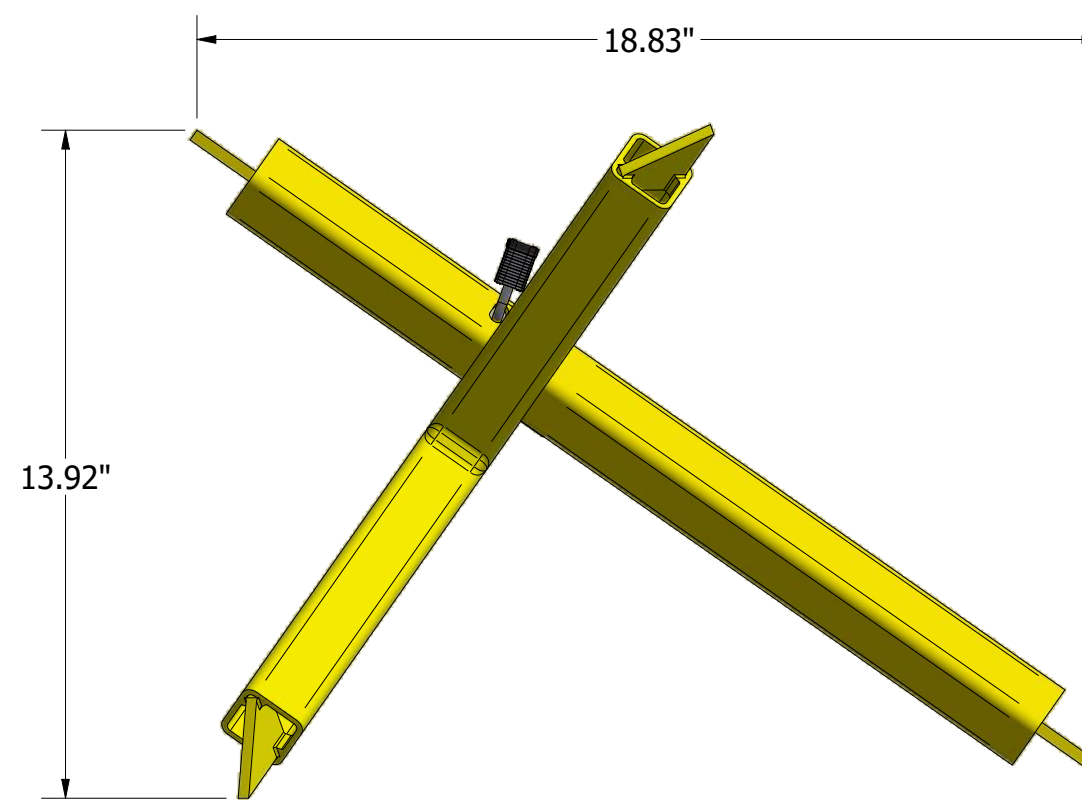

MaxiForce™ Light Weight Star Barrier

Notes:

- Total Weight: 12.2 lbs
- Powder Coated Safety Yellow (Standard)
- Hot Dip Galvanizing Available
- Custom Colors and Reflective Tape Available

INSTALLATION

Typical Truck Tire

Bollard Assy. Weight	Base Weight
Drawing Rev.	Created 2/2/2022
PROPRIETARY AND CONFIDENTIAL	
THIS DRAWING CONTAINS PROPRIETARY INFORMATION OF BLUE EMBER TECHNOLOGIES, LLC. ANY USE OF THIS DRAWING OR THE INFORMATION CONTAINED HEREIN FOR OTHER THAN THE PURPOSE FOR WHICH THIS DRAWING IS FURNISHED IS FORBIDDEN.	