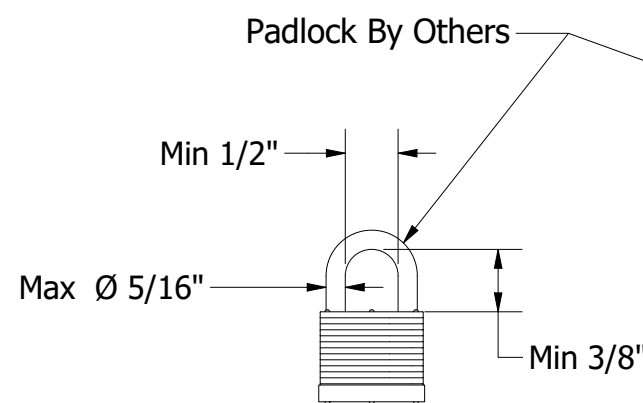

MaxiForce™ Light Weight Star Barrier

ROAD SETUP

Bollard Assy. Weight	Base Weight
Drawing Rev.	Created 2/2/2022

PROPRIETARY AND CONFIDENTIAL

THIS DRAWING CONTAINS PROPRIETARY INFORMATION OF **BLUE EMBER TECHNOLOGIES, LLC**. ANY USE OF THIS DRAWING OR THE INFORMATION CONTAINED HEREIN FOR OTHER THAN THE PURPOSE FOR WHICH THIS DRAWING IS FURNISHED IS FORBIDDEN.

MaxiForce
7560 Main Street
Sykesville, MD 21784
tel: +1 (410) 552 9888
sales@maxiforcebollards.com
www.maxiforcebollards.com