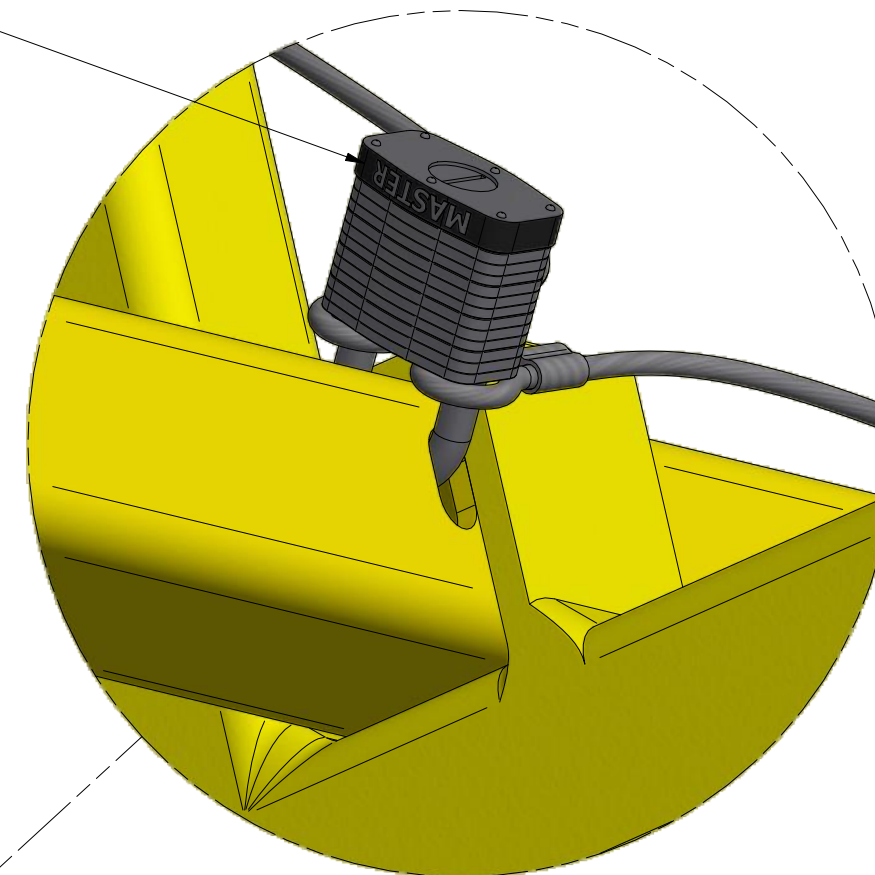

MaxiForce™ Light Weight Star Barrier

ROAD SETUP

Bollard Assy. Weight	Base Weight
Drawing Rev.	Created 2/2/2022

PROPRIETARY AND CONFIDENTIAL

THIS DRAWING CONTAINS PROPRIETARY INFORMATION OF **BLUE EMBER TECHNOLOGIES, LLC**. ANY USE OF THIS DRAWING OR THE INFORMATION CONTAINED HEREIN FOR OTHER THAN THE PURPOSE FOR WHICH THIS DRAWING IS FURNISHED IS FORBIDDEN.

MaxiForce
7560 Main Street
Sykesville, MD 21784
tel: +1 (410) 552 9888
sales@maxiforcebollards.com
www.maxiforcebollards.com