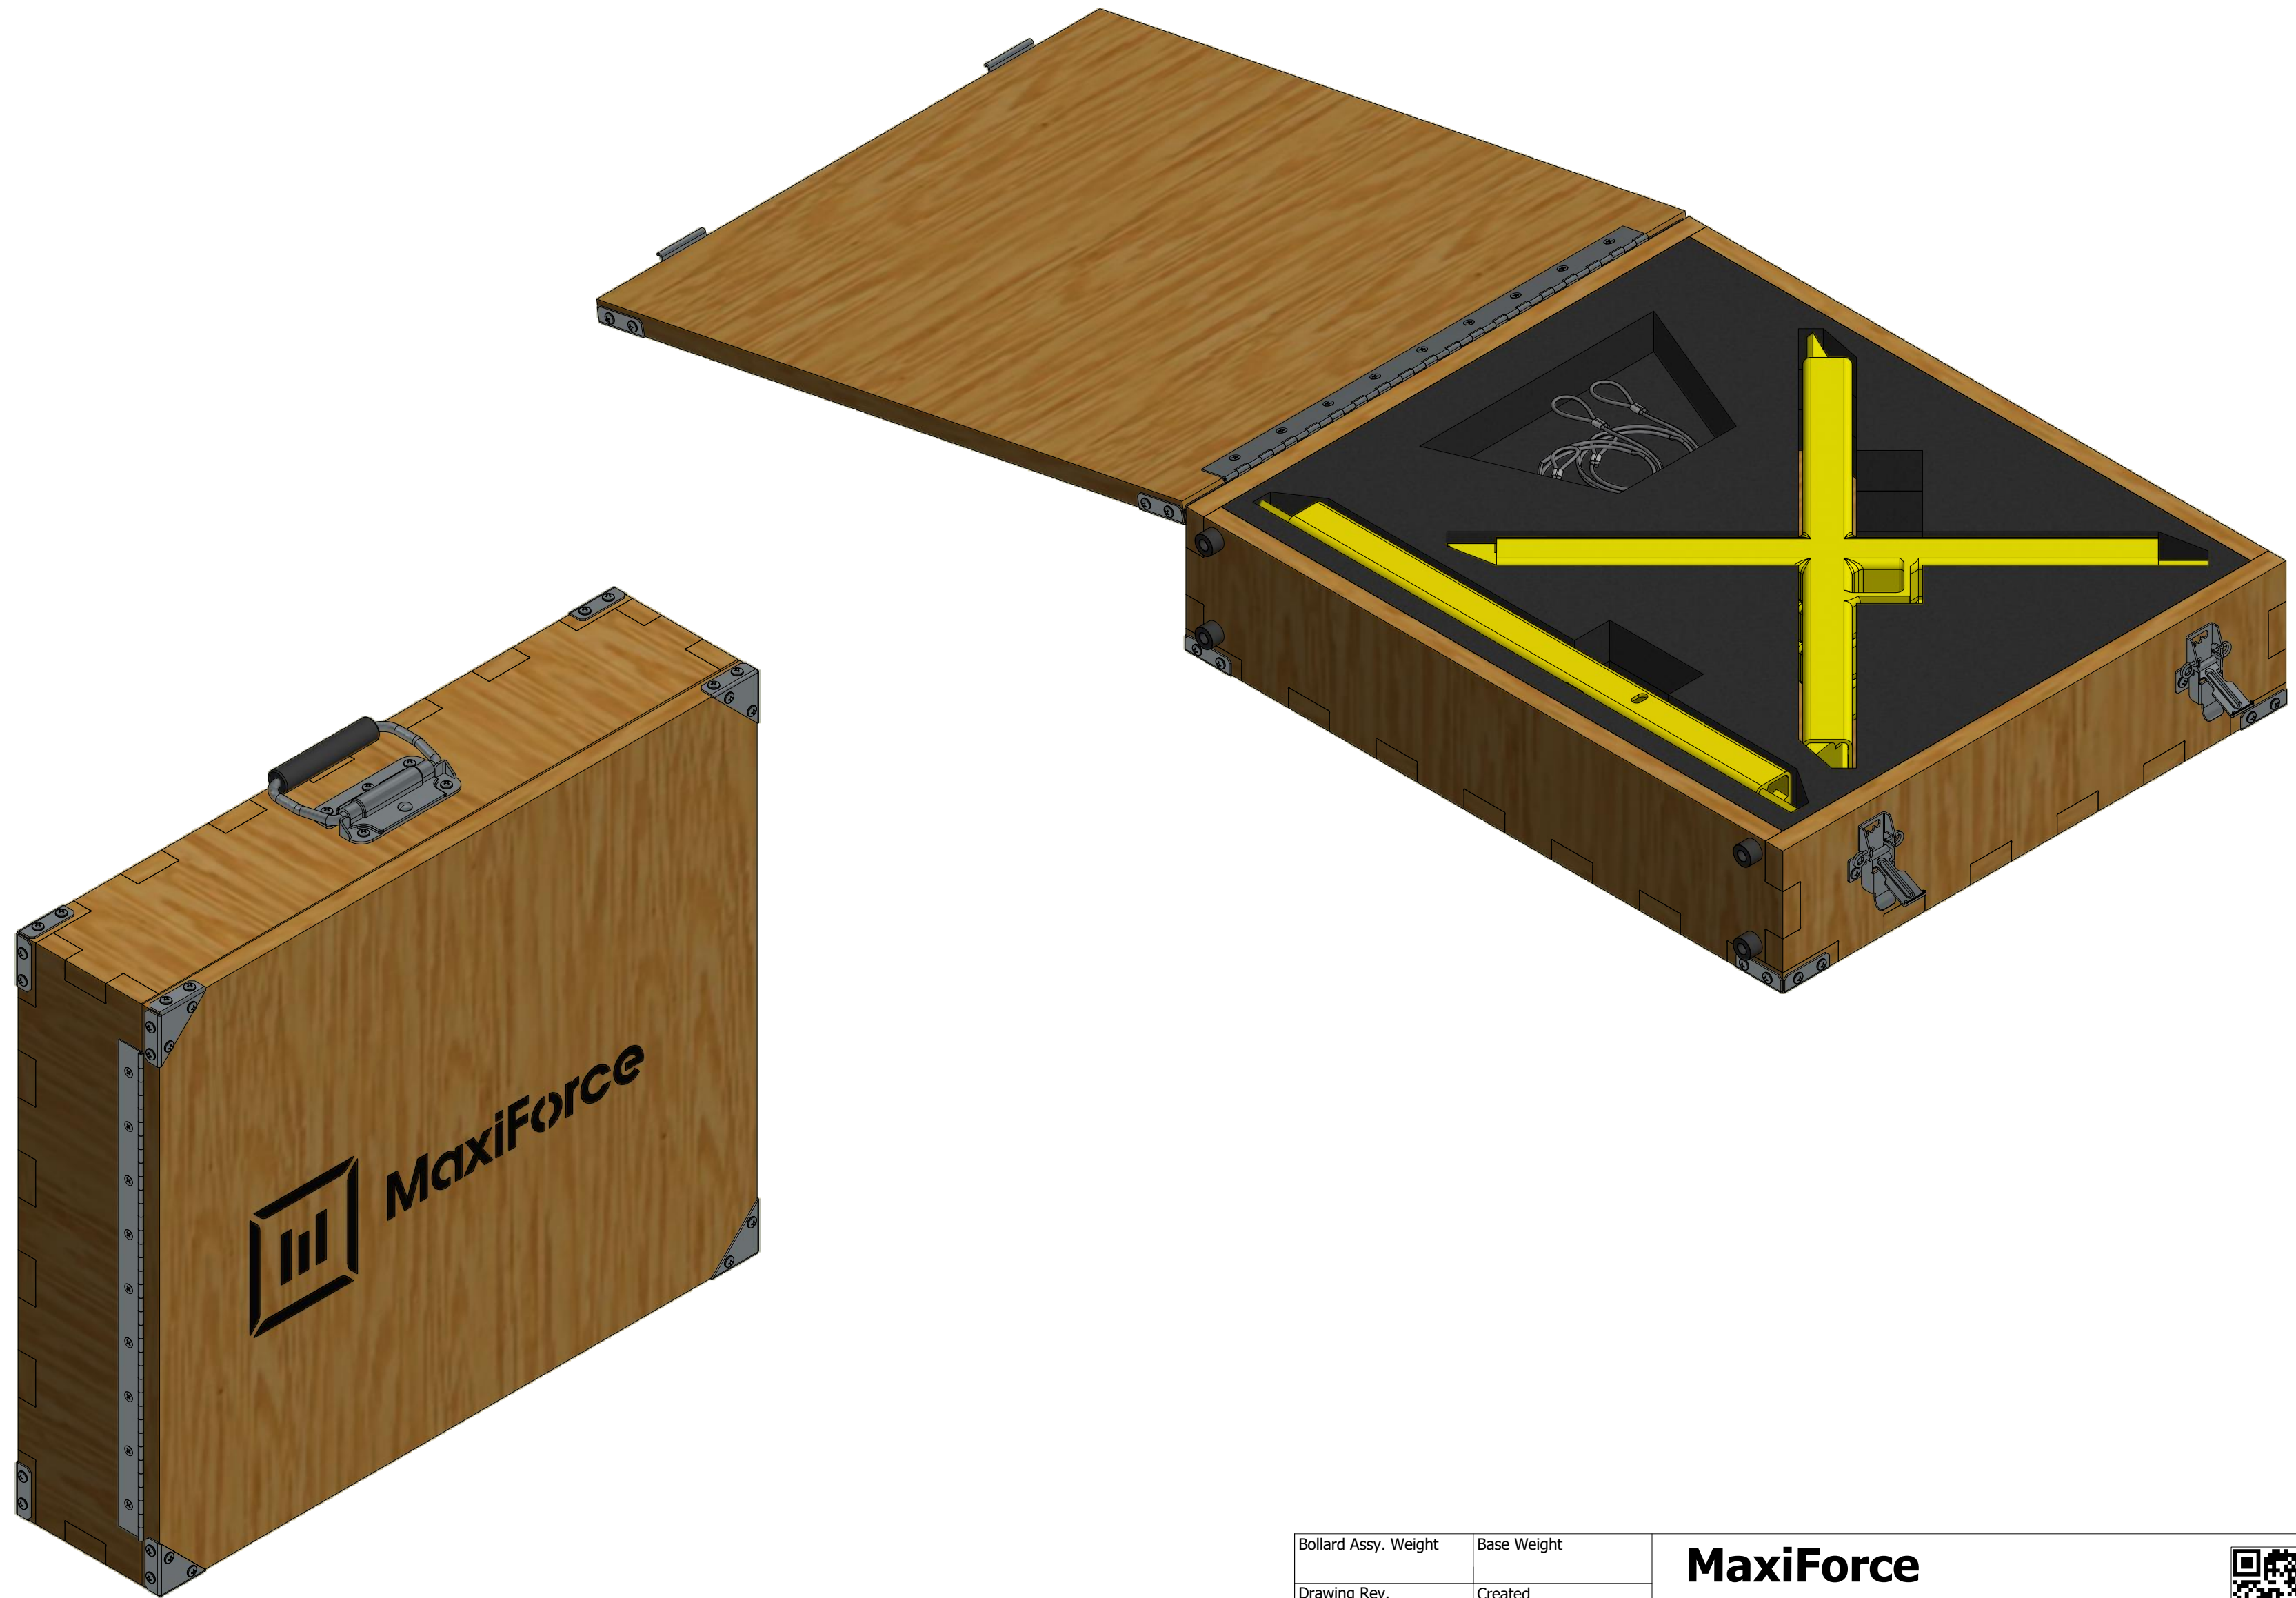

MaxiForce™ Light Weight Star Barrier

PACKAGED SET

Bollard Assy. Weight	Base Weight
Drawing Rev.	Created 2/2/2022

PROPRIETARY AND CONFIDENTIAL
THIS DRAWING CONTAINS PROPRIETARY INFORMATION OF BLUE EMBER TECHNOLOGIES, LLC. ANY USE OF THIS DRAWING OR THE INFORMATION CONTAINED HEREIN FOR OTHER THAN THE PURPOSE FOR WHICH THIS DRAWING IS FURNISHED IS FORBIDDEN.

MaxiForce
7560 Main Street
Sykesville, MD 21784
tel: +1 (410) 552 9888
sales@maxiforcebollards.com
www.maxiforcebollards.com

C DO NOT SCALE DRAWING SHEET 3 OF 3