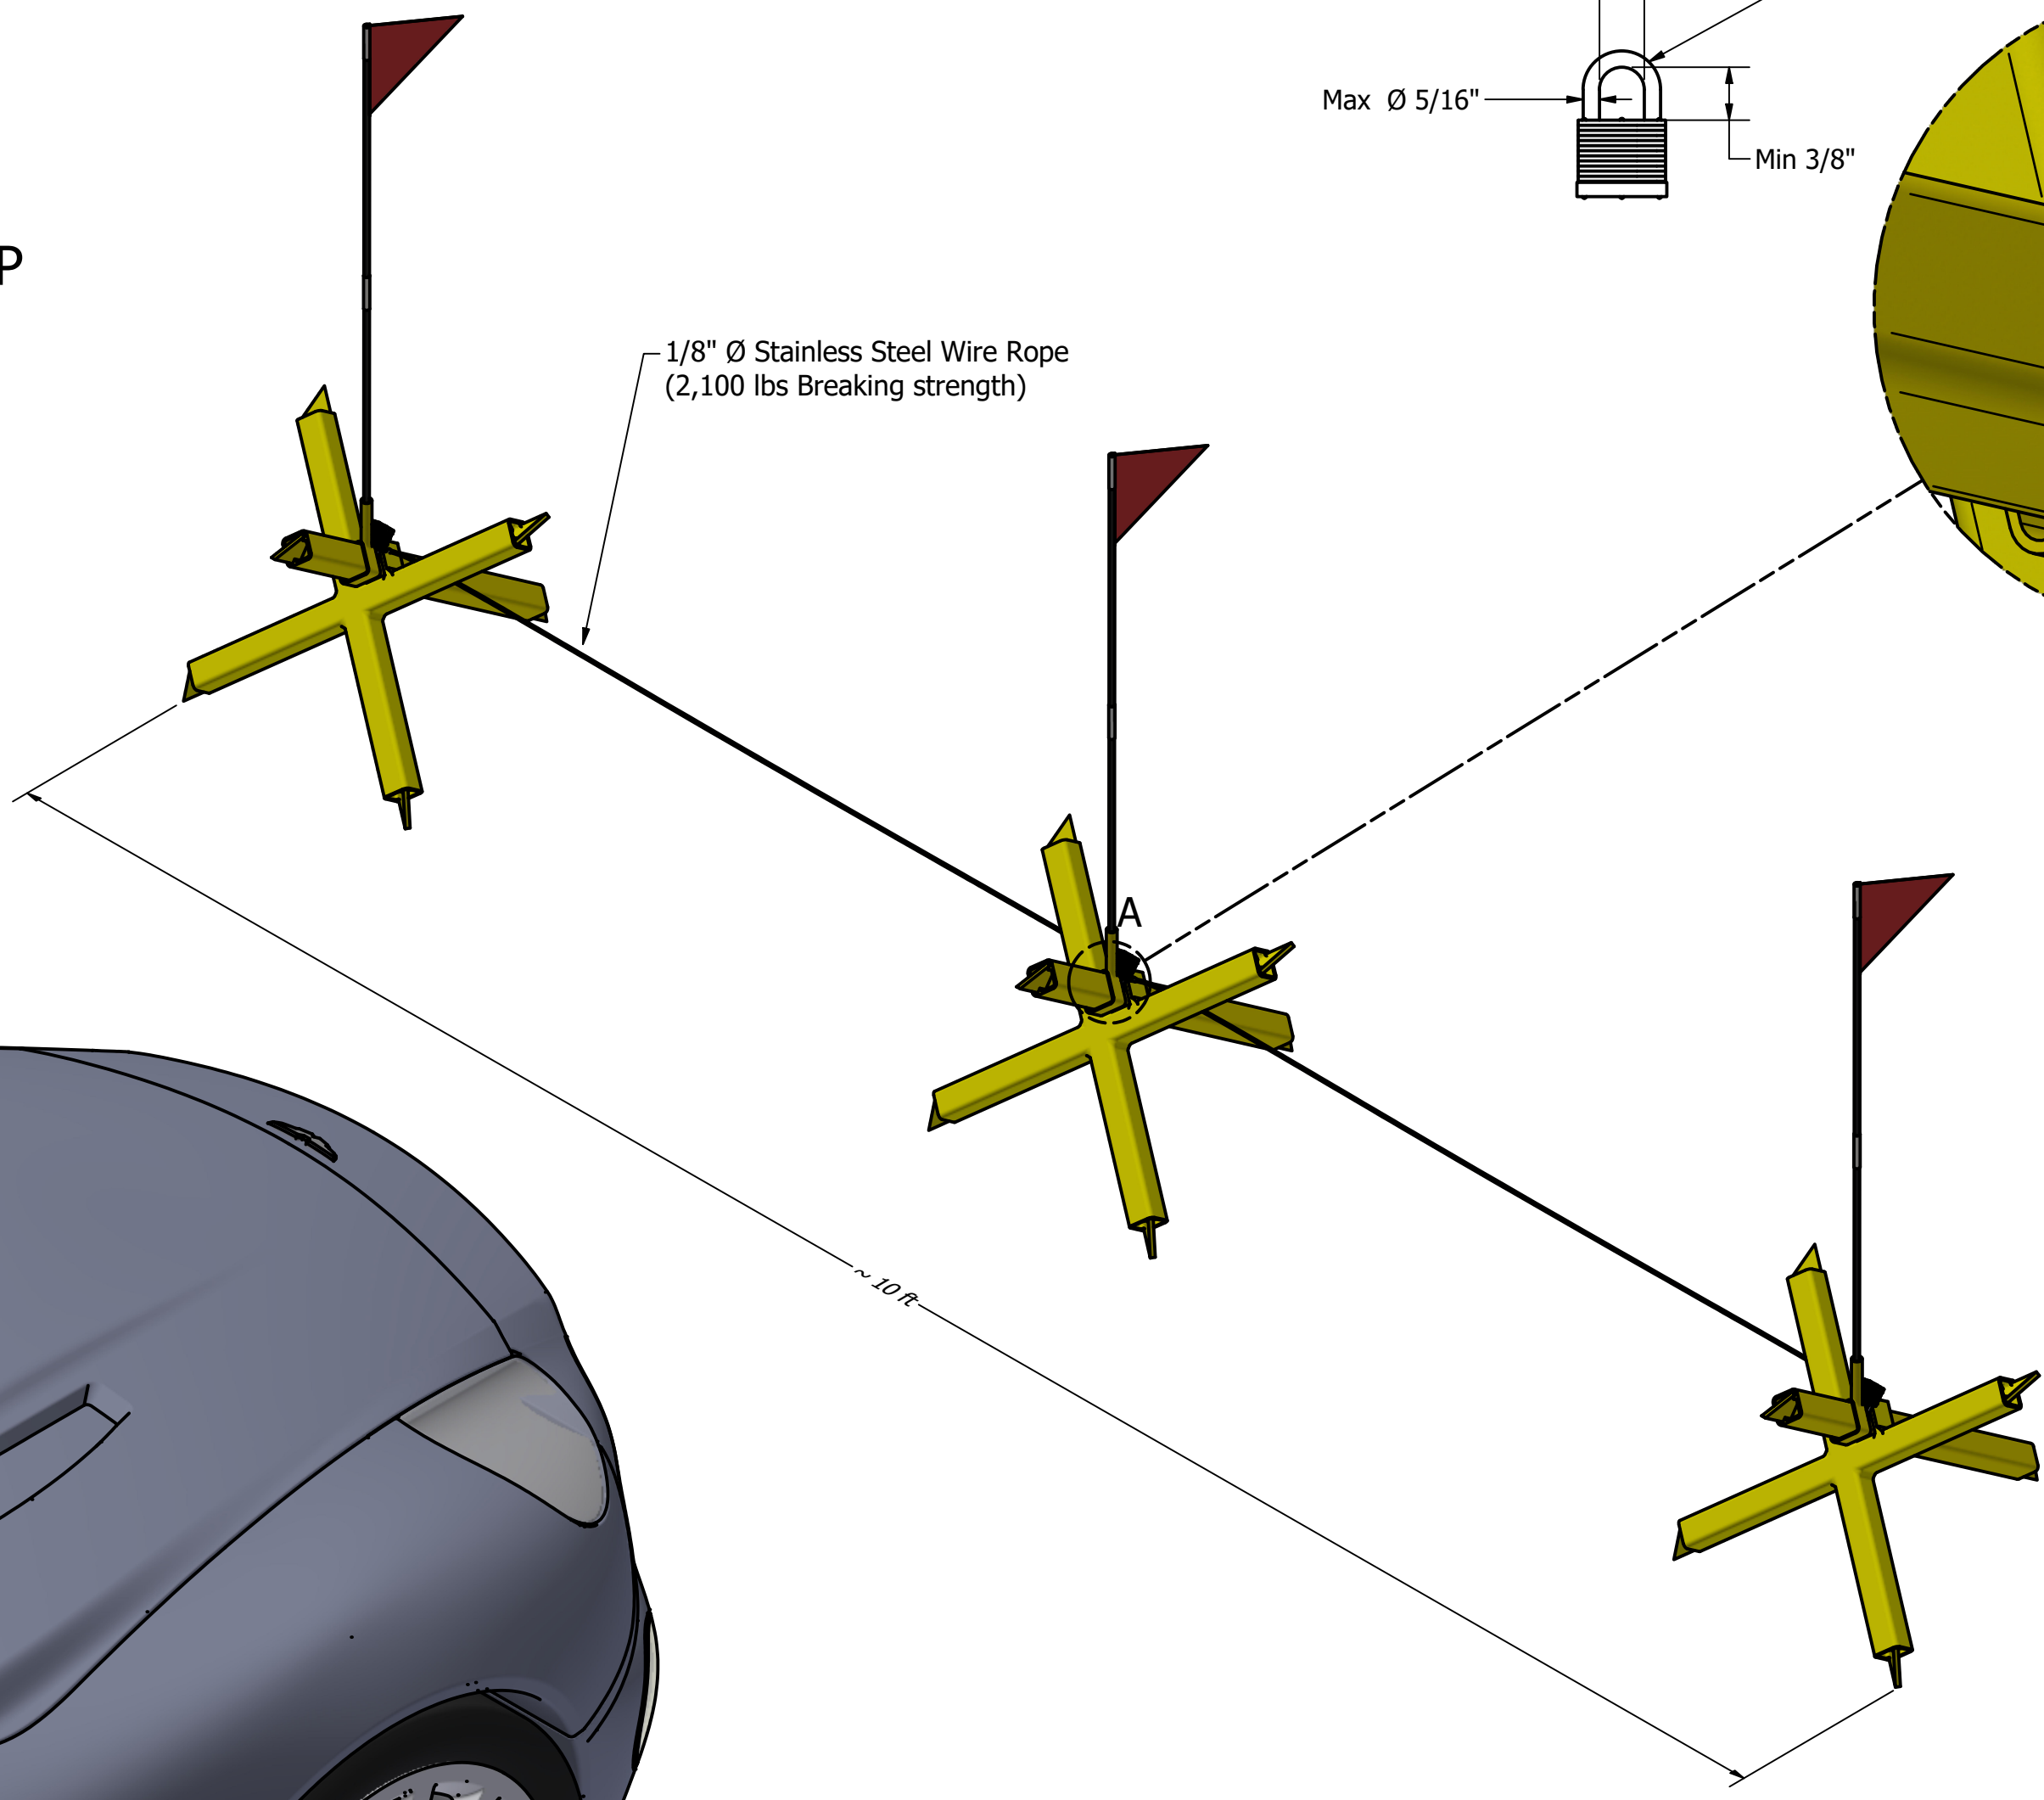

MaxiForce™ Light Weight Star Barrier

Notes:

- Powder Coated Safety Yellow (Standard)
- Hot Dip Galvanizing Available
- Reflective Tape Available

Typical Truck Tire

INSTALLATION

Total Package Weight	Star Barrier Weight
55 lbs	12.2 lbs
Drawing Rev.	Created
	8/21/2023

MaxiForce
 7560 Main Street
 Sykesville, MD 21784
 tel: +1 (410) 552 9888
 sales@maxiforcebollards.com
 www.maxiforcebollards.com

MaxiForce™ Light Weight Star Barrier

ROAD SETUP

1/8" Ø Stainless Steel Wire Rope
(2,100 lbs Breaking strength)

DETAIL A
SCALE 1 : 1

Total Package Weight	Star Barrier Weight
55 lbs	12.2 lbs
Drawing Rev.	Created
	8/21/2023

PROPRIETARY AND CONFIDENTIAL
 THIS DRAWING CONTAINS PROPRIETARY INFORMATION OF BLUE EMBER TECHNOLOGIES, LLC. ANY USE OF THIS DRAWING OR THE INFORMATION CONTAINED HEREIN FOR OTHER THAN THE PURPOSE FOR WHICH THIS DRAWING IS FURNISHED IS FORBIDDEN.