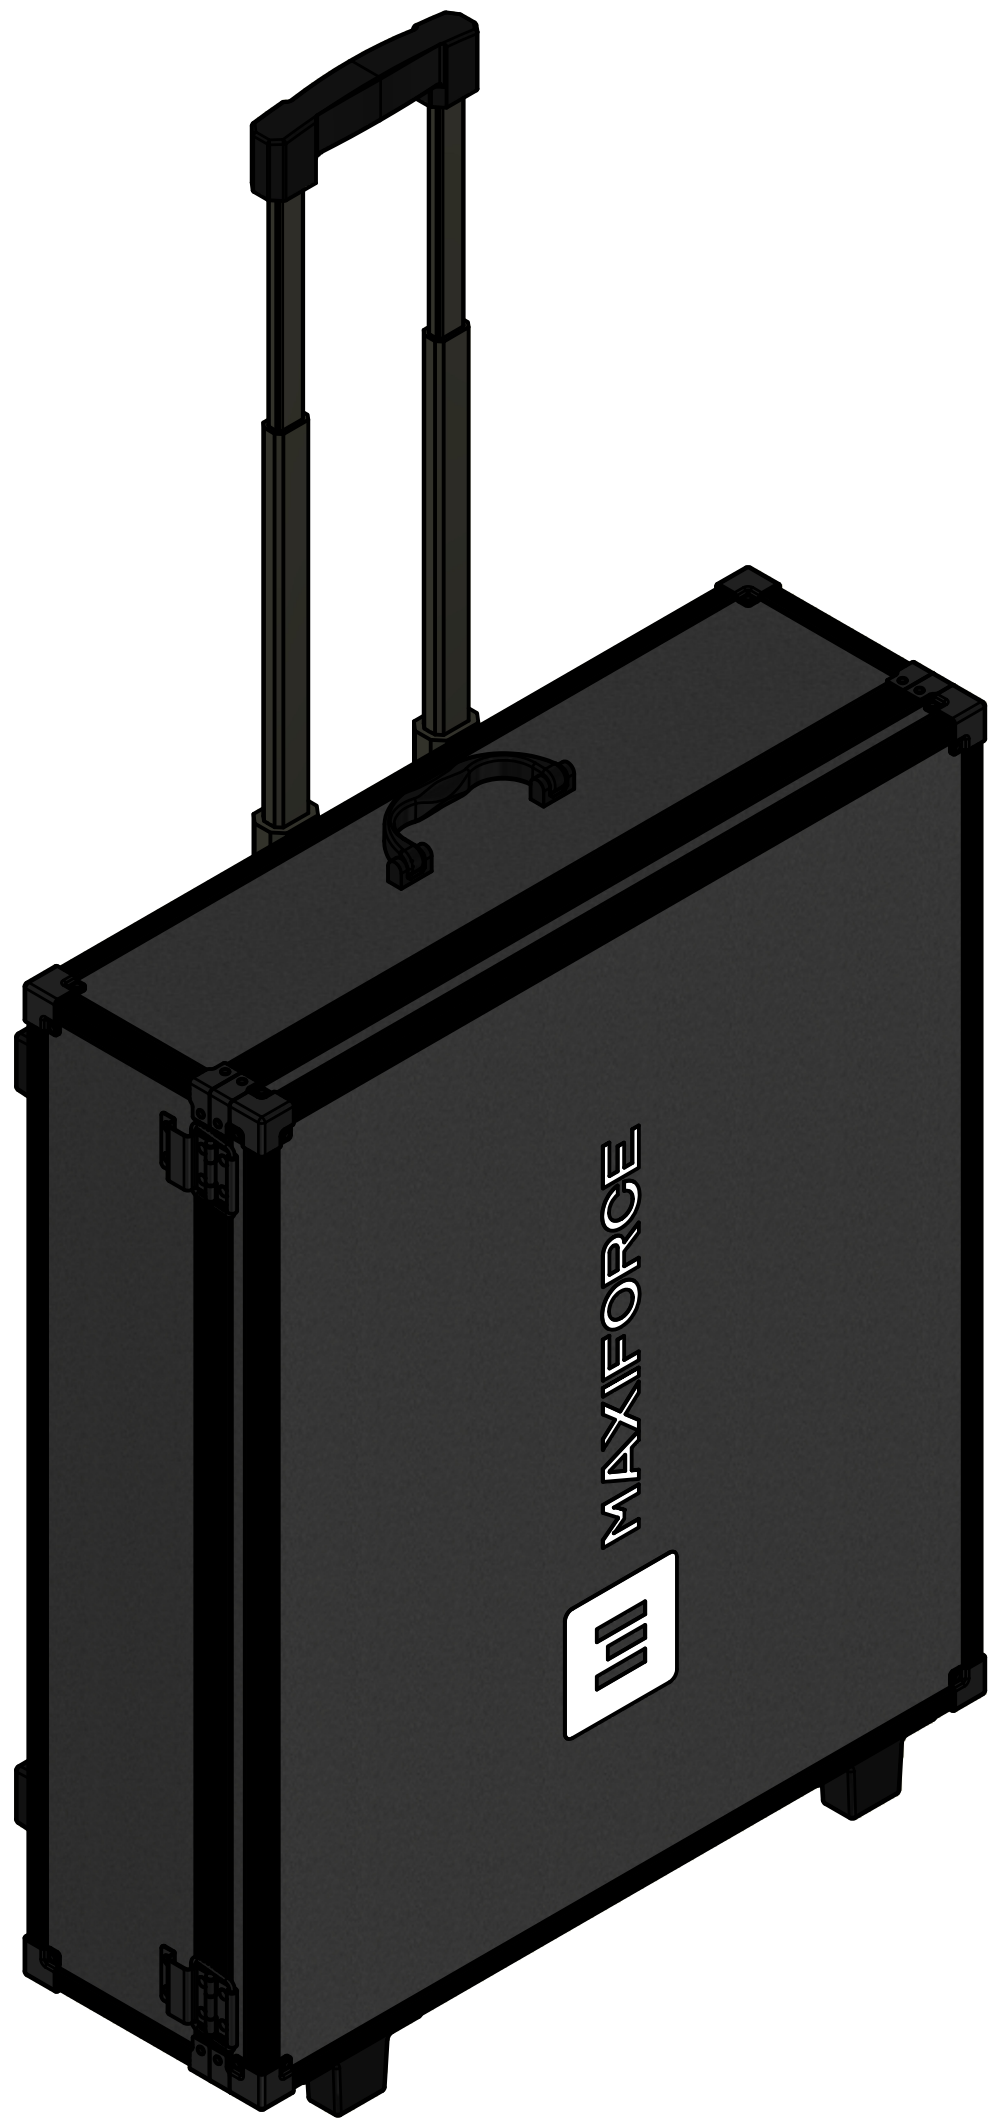

MaxiForce™ Light Weight Star Barrier

Notes:

- Powder Coated Safety Yellow (Standard)
- Hot Dip Galvanizing Available
- Reflective Tape Available

Typical Truck Tire

INSTALLATION

Total Package Weight	Star Barrier Weight
55 lbs	12.2 lbs
Drawing Rev.	Created
	8/21/2023

MaxiForce
 7560 Main Street
 Sykesville, MD 21784
 tel: +1 (410) 552 9888
 sales@maxiforcebollards.com
 www.maxiforcebollards.com

MaxiForce™ Light Weight Star Barrier

ROAD SETUP

1/8" Ø Stainless Steel Wire Rope
(2,100 lbs Breaking strength)

DETAIL A
SCALE 1 : 1

Total Package Weight	Star Barrier Weight
55 lbs	12.2 lbs
Drawing Rev.	Created
	8/21/2023

PROPRIETARY AND CONFIDENTIAL
 THIS DRAWING CONTAINS PROPRIETARY INFORMATION OF BLUE EMBER TECHNOLOGIES, LLC. ANY USE OF THIS DRAWING OR THE INFORMATION CONTAINED HEREIN FOR OTHER THAN THE PURPOSE FOR WHICH THIS DRAWING IS FURNISHED IS FORBIDDEN.

MaxiForce
 7560 Main Street
 Sykesville, MD 21784
 tel: +1 (410) 552 9888
 sales@maxiforcebollards.com
 www.maxiforcebollards.com

MaxiForce™ Light Weight Star Barrier

PACKAGED SET

Total Package Weight	Star Barrier Weight
55 lbs	12.2 lbs
Drawing Rev.	Created
	8/21/2023