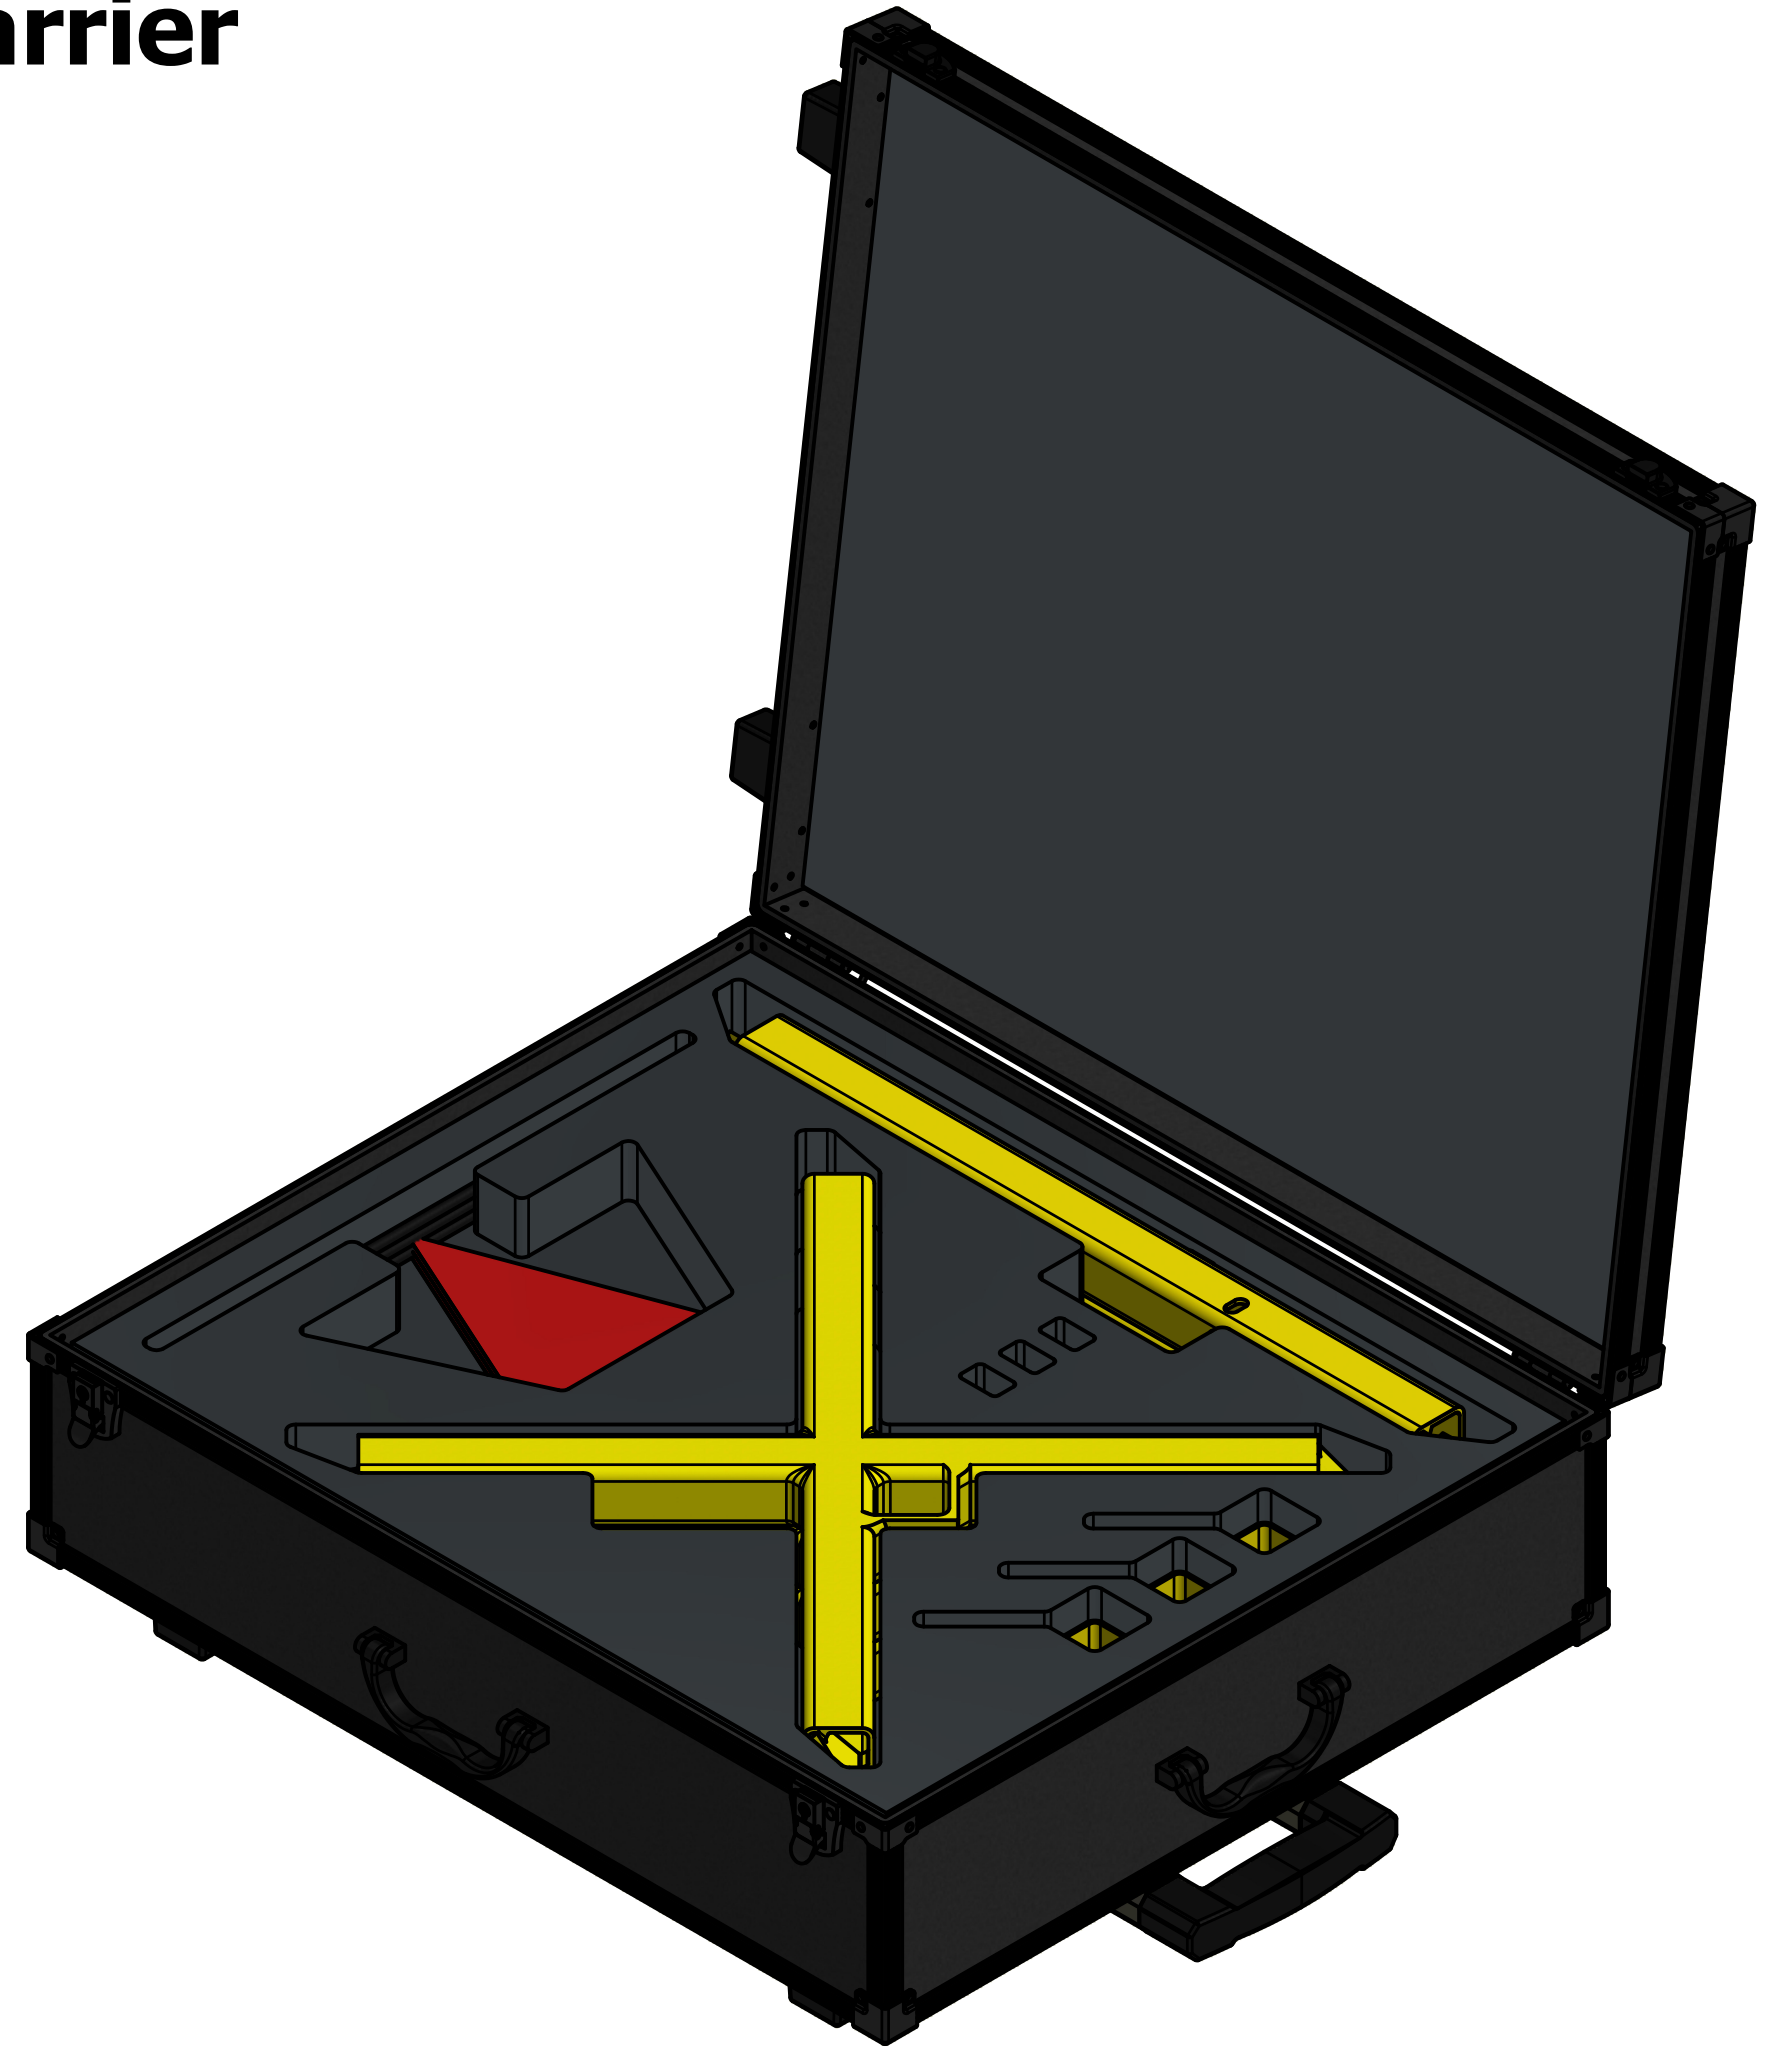

MaxiForce™ Light Weight Star Barrier

Notes:

- Powder Coated Safety Yellow (Standard)
- Hot Dip Galvanizing Available
- Reflective Tape Available

Typical Truck Tire

INSTALLATION

Total Package Weight	Star Barrier Weight
55 lbs	12.2 lbs
Drawing Rev.	Created
	8/21/2023

MaxiForce
 7560 Main Street
 Sykesville, MD 21784
 tel: +1 (410) 552 9888
 sales@maxiforcebollards.com
 www.maxiforcebollards.com

MaxiForce™ Light Weight Star Barrier

ROAD SETUP

1/8" Ø Stainless Steel Wire Rope
(2,100 lbs Breaking strength)

DETAIL A
SCALE 1 : 1

Total Package Weight	Star Barrier Weight
55 lbs	12.2 lbs
Drawing Rev.	Created
	8/21/2023

PROPRIETARY AND CONFIDENTIAL
 THIS DRAWING CONTAINS PROPRIETARY INFORMATION OF BLUE EMBER TECHNOLOGIES, LLC. ANY USE OF THIS DRAWING OR THE INFORMATION CONTAINED HEREIN FOR OTHER THAN THE PURPOSE FOR WHICH THIS DRAWING IS FURNISHED IS FORBIDDEN.

MaxiForce
 7560 Main Street
 Sykesville, MD 21784
 tel: +1 (410) 552 9888
 sales@maxiforcebollards.com
 www.maxiforcebollards.com

MaxiForce™ Light Weight Star Barrier

PACKAGED SET

Total Package Weight	Star Barrier Weight
55 lbs	12.2 lbs
Drawing Rev.	Created
	8/21/2023