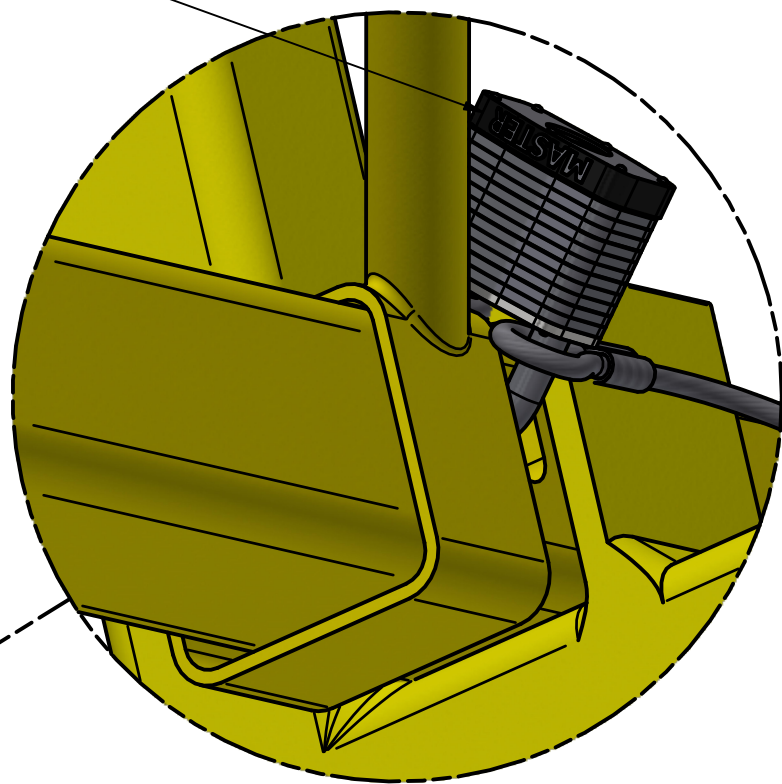

MaxiForce
 7560 Main Street
 Sykesville, MD 21784
 tel: +1 (410) 552 9888
 sales@maxiforcebollards.com
 www.maxiforcebollards.com

MaxiForce™ Light Weight Star Barrier

ROAD SETUP

1/8" Ø Stainless Steel Wire Rope
(2,100 lbs Breaking strength)

DETAIL A
SCALE 1 : 1

Total Package Weight	Star Barrier Weight
55 lbs	12.2 lbs
Drawing Rev.	Created
	8/21/2023

PROPRIETARY AND CONFIDENTIAL
 THIS DRAWING CONTAINS PROPRIETARY INFORMATION OF BLUE EMBER TECHNOLOGIES, LLC. ANY USE OF THIS DRAWING OR THE INFORMATION CONTAINED HEREIN FOR OTHER THAN THE PURPOSE FOR WHICH THIS DRAWING IS FURNISHED IS FORBIDDEN.