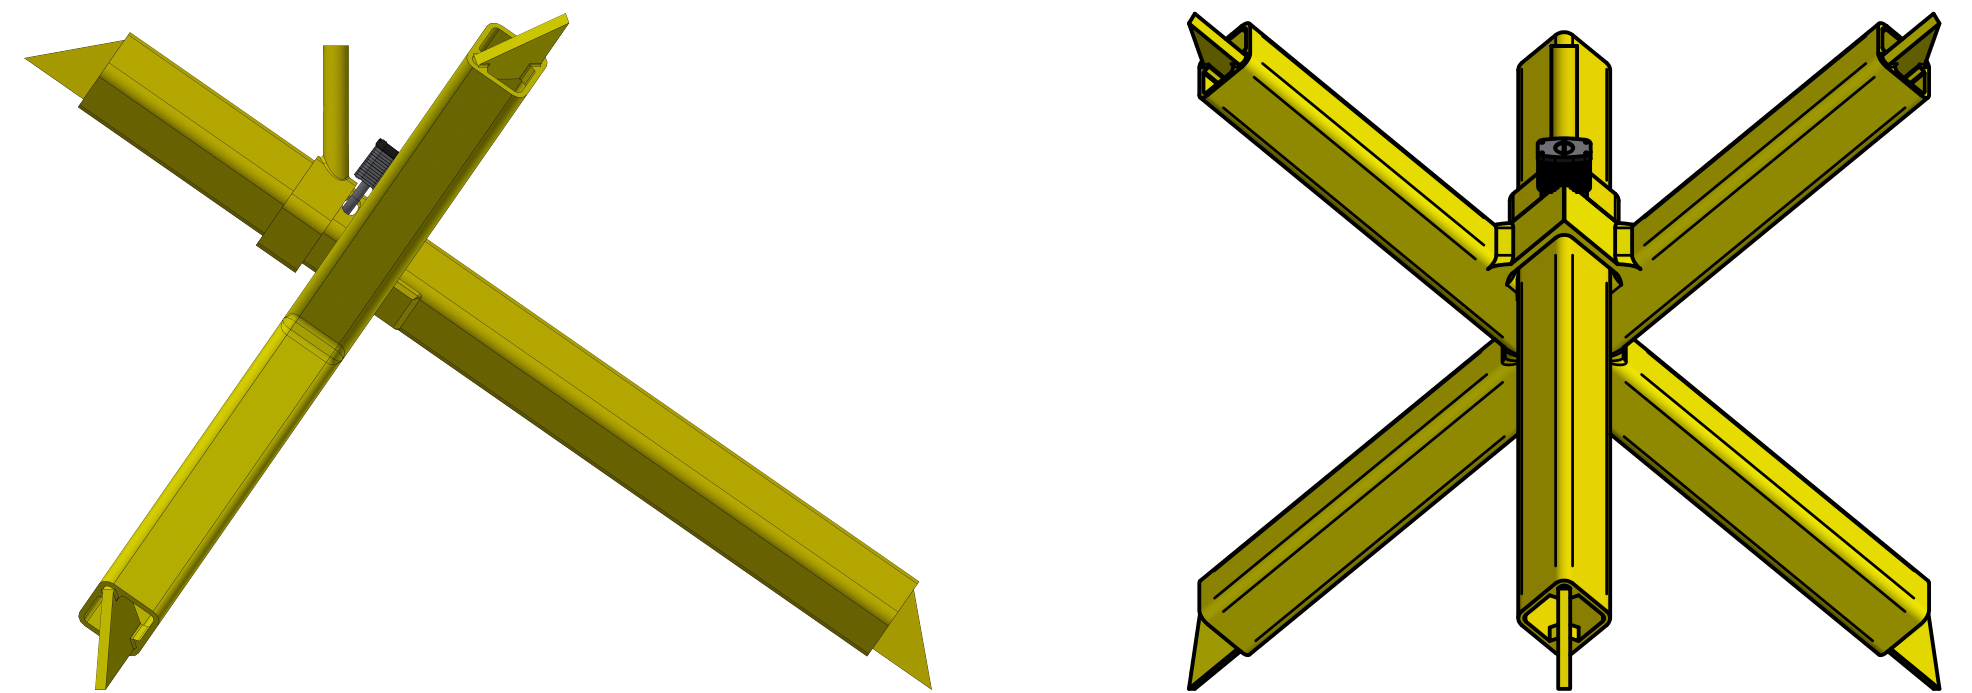

MaxiForce™ Light Weight Star Barrier

Notes:

- Powder Coated Safety Yellow (Standard)
- Hot Dip Galvanizing Available
- Reflective Tape Available

Typical Truck Tire

INSTALLATION

Total Package Weight	Star Barrier Weight
55 lbs	12.2 lbs
Drawing Rev.	Created
	8/21/2023

MaxiForce
 7560 Main Street
 Sykesville, MD 21784
 tel: +1 (410) 552 9888
 sales@maxiforcebollards.com
 www.maxiforcebollards.com

MaxiForce™ Light Weight Star Barrier

ROAD SETUP

1/8" Ø Stainless Steel Wire Rope
(2,100 lbs Breaking strength)