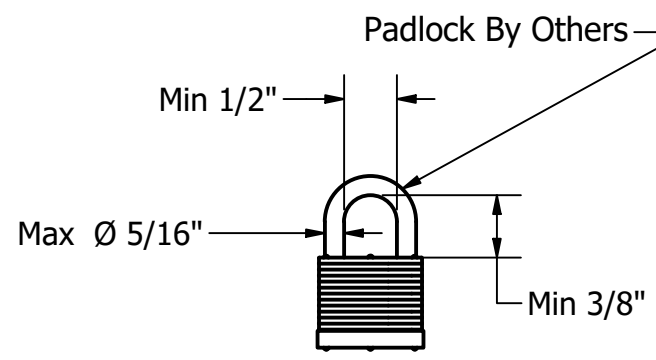

MaxiForce
 7560 Main Street
 Sykesville, MD 21784
 tel: +1 (410) 552 9888
 sales@maxiforcebollards.com
 www.maxiforcebollards.com

MaxiForce™ Light Weight Star Barrier

ROAD SETUP

1/8" Ø Stainless Steel Wire Rope
(2,100 lbs Breaking strength)